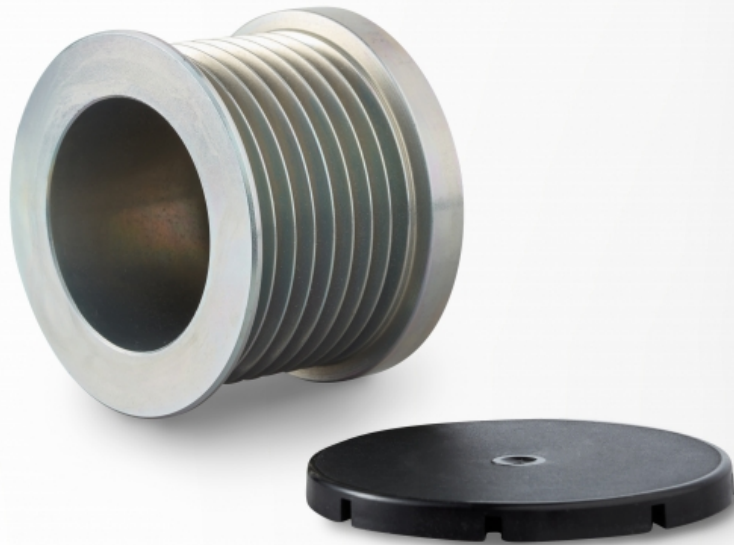

# Multigroove pulley $\approx 48.1$ mm

Product code: 48420170

Multigroove pulley with 8 ribs.

Ø = 48.1 mm / width = 39.4 mm.