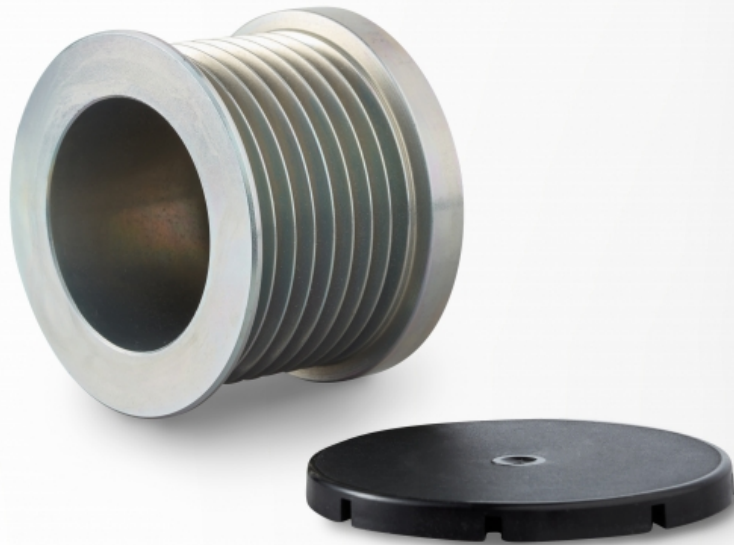

Multigroove pulley ≈ 48.1 mm

Product code: 48420170

Multigroove pulley with 8 ribs.

Ø = 48.1 mm / width = 39.4 mm.

Specifications