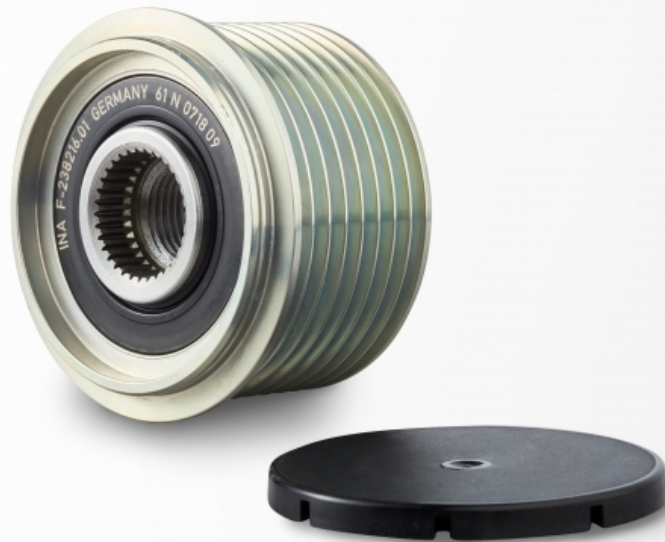

Multigroove pulley ≈ 57.4 mm

Product code: 48420100

Multigroove pulley with 8 ribs.

Ø = 57.4 mm / width = 37.4 mm.

Specifications