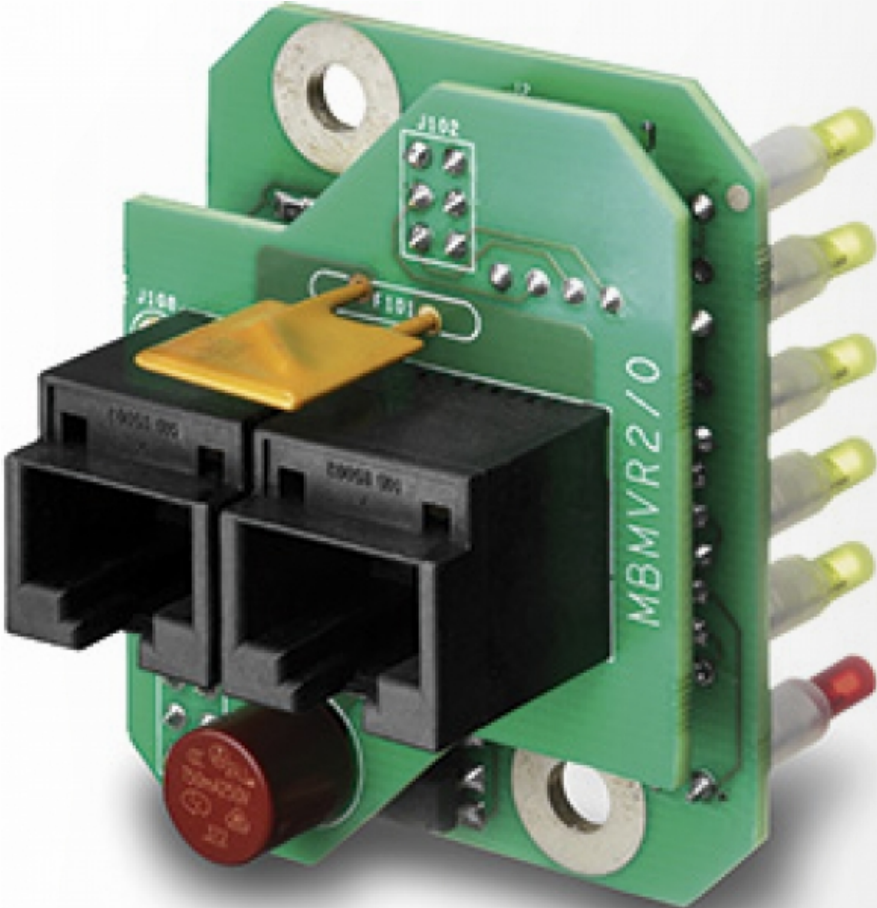

# MasterView Read-out OEM

Product code: 77010030

If your dashboard is full and does not offer space for the EasyView display, this module allows you to integrate the MasterView Read-out into your own control panel.