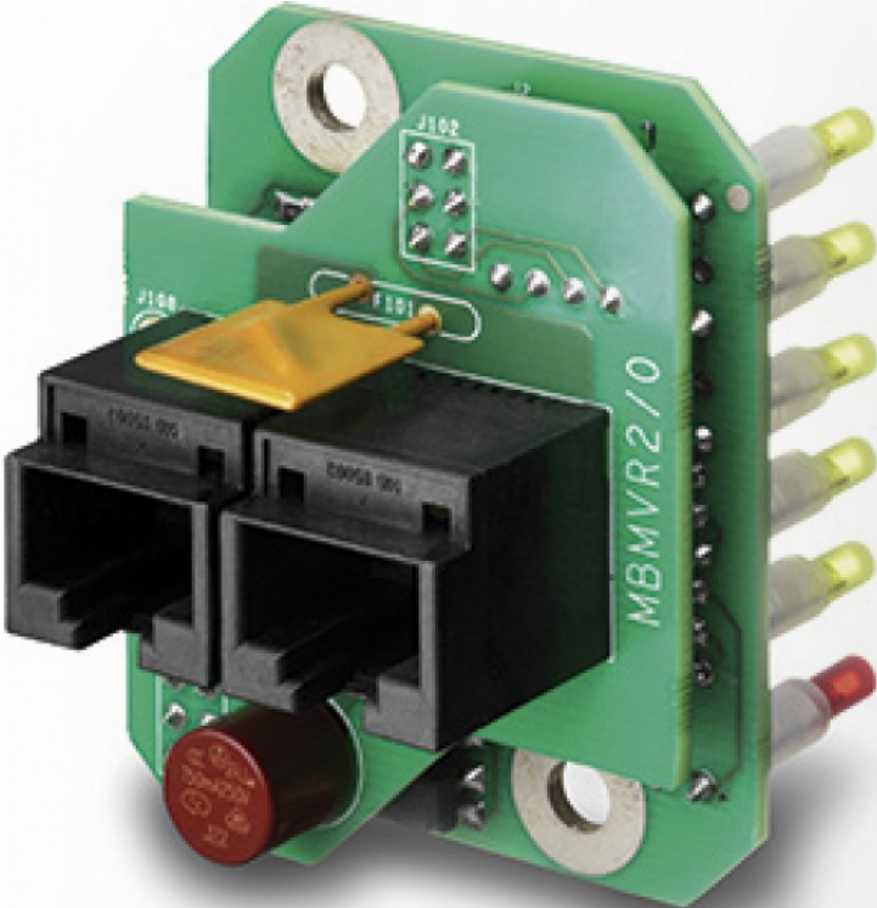

MasterView Read-out OEM

Product code: 77010030

If your dashboard is full and does not offer space for the EasyView display, this module allows you to integrate the MasterView Read-out into your own control panel.