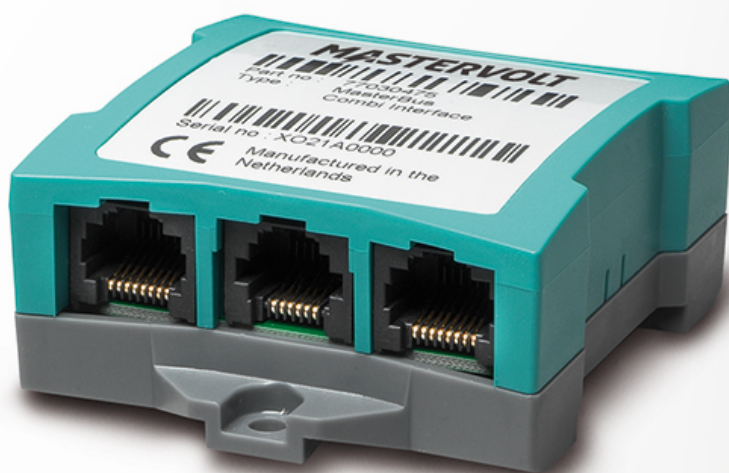

MasterBus Combi Interface

Product code: 77030475

This interface integrates a Mastervolt Mass Combi in a MasterBus network and allows it to be operated or monitored via a EasyView 5 panel or PC.

Specifications

General specifications

MasterBus powering	yes
Dimensions, hxxxd	66 x 78 x 32 mm 2.6 x 3.1 x 1.3 inch
Weight	0.08 kg 0.2 lb
Delivered with	Interface connection cable, MasterBus terminator, user's manual