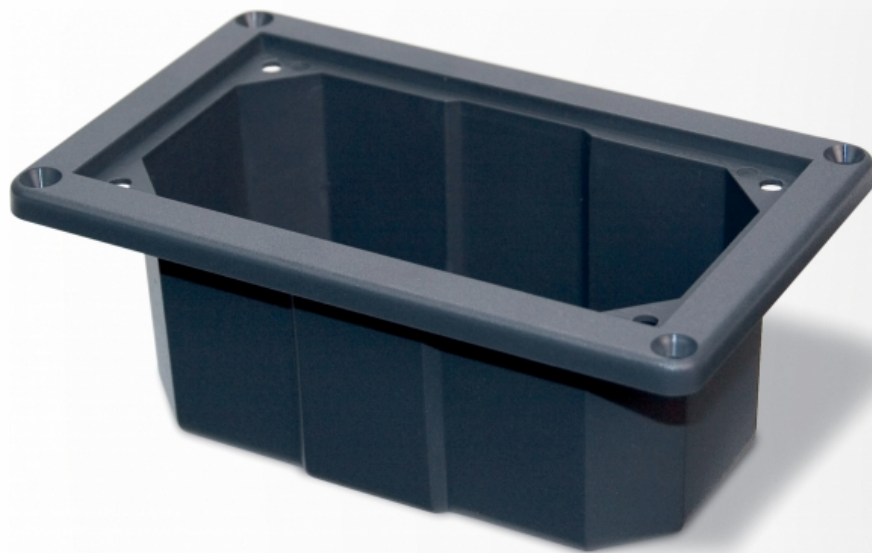

Cover box for Masterlink remote panels

Product code: 70904610

Specifications