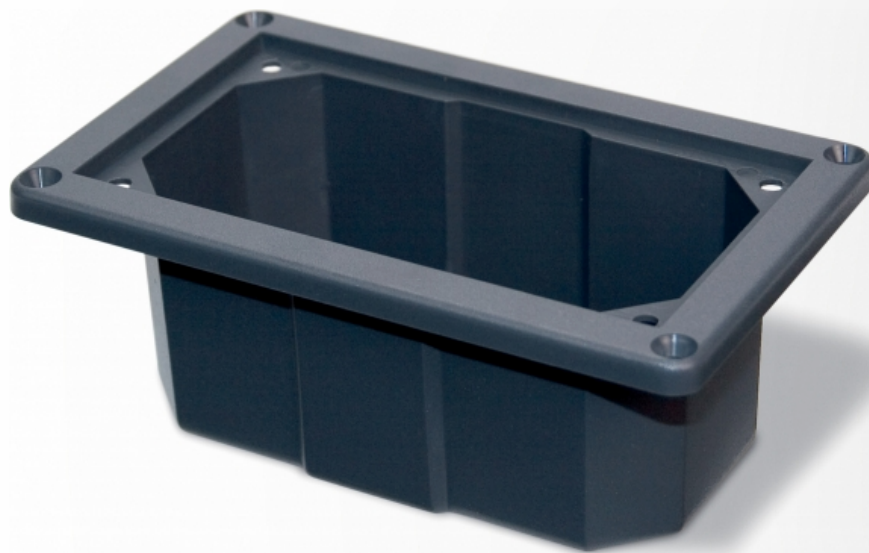

# Cover box for Masterlink remote panels

Product code: 70904610